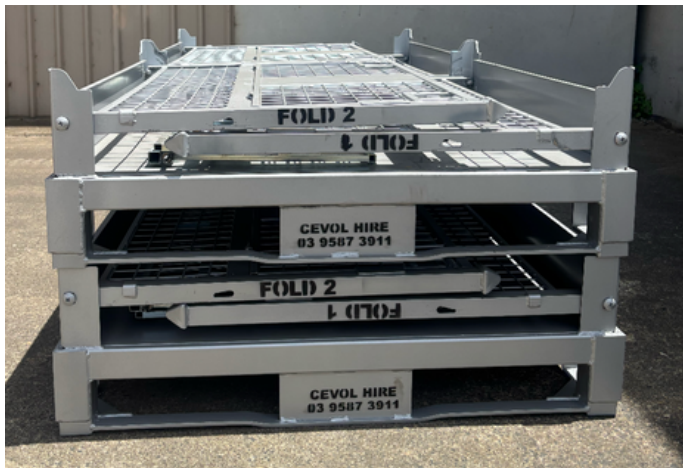

CEVOL PALLET HIRE
Your Materials & Logistics Solution

FM.2

SPECIFICATIONS FM.2

Base dimensions: 2342 x 1170mm
Usable space: 2319 x 1090mm
Overall height: 1179mm
Inside height: 935mm
Under base: 115mm
S.W.L 1000kg per unit
Stack height: 4 high (N.A.T.A)
Cubic capacity: 2.36 m³
Approximate mass: 236kg

FM.2 Rackable, stackable, interstackable with our FM.1 pallet, maximises container & truck tray collapsible

salesnsw@cevol.com.au

www.cevol.com.au